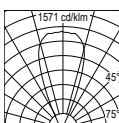

H (m)	Ø (m)	lux med.	lux max.
5	3.33	29	65
4	2.66	45	101
3	2.00	80	180
2	1.33	181	405
1	0.67	723	1620

IP68 codice colori
colour codes
■ .15 acciaio inox
stainless steel

1278.33M.T.15 300 W PAR56 12V 5000 lm
12 V DC
vetro trasparente clear diffuser
trasformatore remoto SELV non incluso
remote SELV transformer not included

H (m)	Ø (m)	lux med.	lux max.
5	3.98	126	314
4	3.18	197	491
3	2.39	351	873
2	1.59	789	1946
1	0.80	3155	7857

1278.S1M.T.15 18 W Led 6000 K
PAR56 12V 1100 lm
12 V DC
vetro trasparente clear diffuser
trasformatore remoto SELV non incluso
remote SELV transformer not included