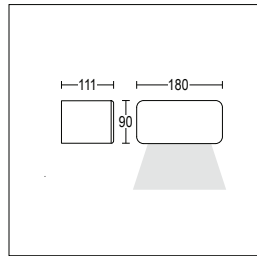

IP65 codice colori
colour codes

.05 grigio antracite
anthracite grey

.13 grigio chiaro
light grey

IK06

1332.LAX.T.-- 10 W 7 Led 3000 K 1092 lm
1332.LBX.T.-- 10 W 7 Led 4000 K 1190 lm
220-240 V 50/60 HZ
vetro trasparente *clear diffuser*
alimentatore incluso *led driver integral*