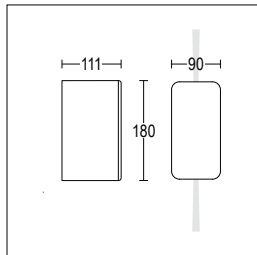

IP65 codice colori
colour codes
.05 grigio antracite
anthracite grey
.13 grigio chiaro
light grey

1364.12X.T-- 6 W 3 + 3 Led 3000 K 2 x 351 lm
1364.13X.T-- 6 W 3 + 3 Led 4000 K 2 x 378 lm
220-240 V 50/60 HZ
vetro trasparente *clear diffuser*
alimentatore incluso *led driver integral*