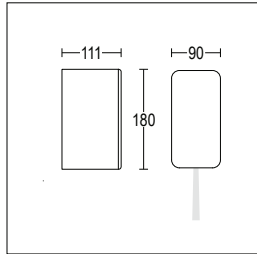

Minimodo

IP65 codice colori
colour codes
.05 grigio antracite
anthracite grey
.13 grigio chiaro
light grey

1363.S8X.T-- 3 W 3 Led 3000 K 351 lm
1363.S9X.T-- 3 W 3 Led 4000 K 378 lm
220-240 V 50/60 HZ
vetro trasparente *clear diffuser*
alimentatore incluso *led driver integral*