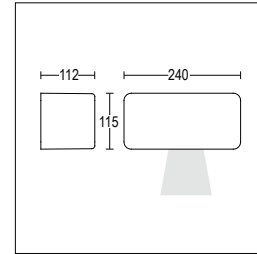

Modo

IP65 codice colori
colour codes
.05 grigio antracite
anthracite grey
.13 grigio chiaro
light grey

1012.ECX.T-- 32 W 1 Led 3000 K 3371 lm
1012.EDX.T-- 32 W 1 Led 4000 K 3521 lm
220-240 V 50/60 HZ
vetro trasparente *clear diffuser*
alimentatore incluso *led driver integral*

1012.92X.T-- 26 W TC-TE Gx24q-2 1800 lm
220-240 V 50/60 HZ
vetro trasparente *clear diffuser*
alimentatore elettronico incluso
electronic ballast integral