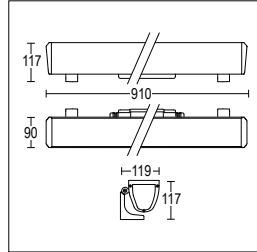

Profilo

- IP65 codice colori
  colour codes
- **.05** grigio antracite
  anthracite grey
- **.13** grigio chiaro
  light grey
- IK07
- classe II su richiesta
  class II upon request

1321.ELM.T.-- 27 W 18 Led 3000 K 2808 lm
1321.EMM.T.-- 27 W 18 Led 4000 K 3060 lm
220-240 V 50/60 HZ
vetro trasparente clear diffuser
alimentatore incluso led driver integral

H (m)	Ø (m)	lux med. 3000 K	lux max. 3000 K	lux med. 4000 K	lux max. 4000 K
5	2.07	248	527	270	575
4	1.66	388	824	422	898
3	1.24	689	1465	751	1597
2	0.83	1551	3297	1690	3593
1	0.41	6202	13187	6759	14371

1321.88T.T.-- 21 W T5 G5 2100 lm
220-240 V 50/60 HZ
vetro trasparente clear diffuser
alimentatore elettronico incluso
electronic ballast integral

H (m)	Ø (m)	lux med.	lux max.
5	11.22	3	19
4	8.98	4	30
3	6.73	8	53
2	4.49	18	120
1	2.24	71	481

1321.G3T.T.-- 39 W T5 G5 3500 lm
220-240 V 50/60 HZ
vetro trasparente clear diffuser
alimentatore elettronico incluso
electronic ballast integral

H (m)	Ø (m)	lux med.	lux max.
5	11.22	5	32
4	8.98	7	50
3	6.73	13	89
2	4.49	30	200
1	2.24	118	801

Accessori Miniprofilo / Profilo Miniprofilo / Profile accessories

109 Miniprofilo
940 Profilo cod. 1320 / 1325
941 Profilo cod. 1321 / 1326
Griglia anti-abbagliamento
Solo per versione fluorescente
anti glare louver
only for fluorescent version

238.-- Miniprofilo
236.-- Profilo cod. 1320 / 1325
237.-- Profilo cod. 1321 / 1326
braccio di estensione
extension arm

Accessori RGB RGB accessories

627
Alimentatore 350 mA
1 alimentatore per 1 Profilo 24 W RGB
Led driver 350 mA
1 local power source for 1 Profilo 24 W RGB

628
Convertitore
1 convertitore per 10 alimentatori 627
Converter
1 Converter for 10 led drivers 627

626
Generatore DMX
1 generatore per 6 convertitori
DMX generator
1 generator for 6 converters

Schema di collegamento RGB
RGB scheme