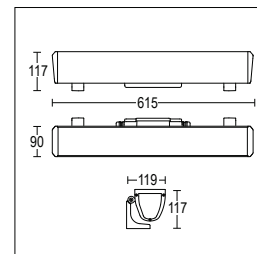

codice colori
colour codes

.05 grigio antracite
anthracite grey

.13 grigio chiaro
light grey

1322.G4M.T.-- 24 W 8 Led RGB 840 lm
Max 350 mA DC
vetro trasparente *clear diffuser*
alimentatore remoto SELV non incluso
remote SELV led driver not included