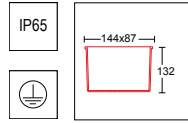

Miniverso

codice controcassa
rough-in housing code
003

codice colori
colour codes
.05 grigio antracite
anthracite grey
.13 grigio chiaro
light grey

5410.AHX.P.-- 6 W 1 Led 3000 K 549 lm
5410.ALX.P.-- 6 W 1 Led 4000 K 576 lm
220-240 V 50/60 HZ
vetro microprismato *micropismatic diffuser*
alimentatore incluso *led driver integral*