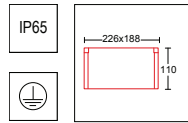

Verso

codice controcassa
rough-in housing code
406

codice colori
colour codes
.05 grigio antracite
anthracite grey
.13 grigio chiaro
light grey

5406.ERX.P.-- 13 W 2 Led 3000 K 1098 lm
5406.ESX.P.-- 13 W 2 Led 4000 K 1152 lm
220-240 V 50/60 HZ
vetro microprismato *micropismatic diffuser*
alimentatore incluso *led driver integral*