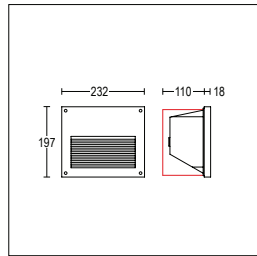

Miniverso

codice controcassa
rough-in housing code
003

codice colori
colour codes
.05 grigio antracite
anthracite grey
.13 grigio chiaro
light grey

5410.AHX.P.-- 6 W 1 Led 3000 K 549 lm
5410.ALX.P.-- 6 W 1 Led 4000 K 576 lm
220-240 V 50/60 HZ
vetro microprismato *micropismatic diffuser*
alimentatore incluso *led driver integral*

5410.L1F.P.-- 10W TC-D G24d-1 600 lm
230 V 50 HZ
vetro microprismato *micropismatic diffuser*
alimentatore ferromagnetico incluso
conventional ballast integral

Vertiverso

codice controcassa
rough-in housing code
002

codice colori
colour codes
.05 grigio antracite
anthracite grey
.13 grigio chiaro
light grey

5409.ERX.P.-- 13 W 2 Led 3000 K 1098 lm
5409.ESX.P.-- 13 W 2 Led 4000 K 1152 lm
220-240 V 50/60 HZ
vetro microprismato *micropismatic diffuser*
alimentatore incluso *led driver integral*

5409.L2F.P.-- 20W HCI-TF GU6,5 1700 lm
220-240 V 50/60 HZ
vetro microprismato *micropismatic diffuser*
alimentatore elettronico incluso
electronic ballast integral

Verso

codice controcassa
rough-in housing code
406

codice colori
colour codes
.05 grigio antracite
anthracite grey
.13 grigio chiaro
light grey

5406.ERX.P.-- 13 W 2 Led 3000 K 1098 lm
5406.ESX.P.-- 13 W 2 Led 4000 K 1152 lm
220-240 V 50/60 HZ
vetro microprismato *micropismatic diffuser*
alimentatore incluso *led driver integral*

5406.94F.P.-- 18W TC-DE G24q-2 1200 lm
220-240 V 50/60 HZ
vetro microprismato *micropismatic diffuser*
alimentatore elettronico incluso
electronic ballast integral

5406.E9F.P.-- 20W HIT G8,5 1700 lm
220-240 V 50/60 HZ
vetro microprismato *micropismatic diffuser*
alimentatore elettronico incluso
electronic ballast integral

Longverso

codice controcassa
rough-in housing code
002