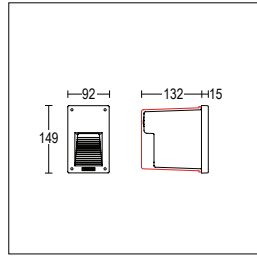

Miniverso

codice controcassa
rough-in housing code
003

codice colori
colour codes
.05 grigio antracite
anthracite grey
.13 grigio chiaro
light grey

5410.AHX.P.-- 6 W 1 Led 3000 K 549 lm
5410.ALX.P.-- 6 W 1 Led 4000 K 576 lm
220-240 V 50/60 HZ
vetro microprismato *micropismatic diffuser*
alimentatore incluso *led driver integral*

5410.L1F.P.-- 10W TC-D G24d-1 600 lm
230 V 50 HZ
vetro microprismato *micropismatic diffuser*
alimentatore ferromagnetico incluso
conventional ballast integral

Vertiverso

codice controcassa
rough-in housing code
002

codice colori
colour codes
.05 grigio antracite
anthracite grey
.13 grigio chiaro
light grey

5409.ERX.P.-- 13 W 2 Led 3000 K 1098 lm
5409.ESX.P.-- 13 W 2 Led 4000 K 1152 lm
220-240 V 50/60 HZ
vetro microprismato *micropismatic diffuser*
alimentatore incluso *led driver integral*

5409.L2F.P.-- 20W HCI-TF GU6,5 1700 lm
220-240 V 50/60 HZ
vetro microprismato *micropismatic diffuser*
alimentatore elettronico incluso
electronic ballast integral

Verso

codice controcassa
rough-in housing code
406

codice colori
colour codes
.05 grigio antracite
anthracite grey
.13 grigio chiaro
light grey

5406.ERX.P.-- 13 W 2 Led 3000 K 1098 lm
5406.ESX.P.-- 13 W 2 Led 4000 K 1152 lm
220-240 V 50/60 HZ
vetro microprismato *micropismatic diffuser*
alimentatore incluso *led driver integral*

5406.94F.P.-- 18W TC-DE G24q-2 1200 lm
220-240 V 50/60 HZ
vetro microprismato *micropismatic diffuser*
alimentatore elettronico incluso
electronic ballast integral

5406.E9F.P.-- 20W HIT G8,5 1700 lm
220-240 V 50/60 HZ
vetro microprismato *micropismatic diffuser*
alimentatore elettronico incluso
electronic ballast integral

Longverso

codice controcassa
rough-in housing code
002