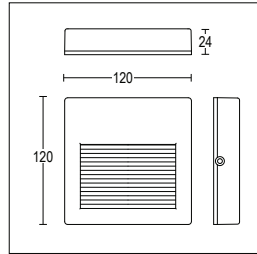

Miniverso flat

IP65
codice colori
colour codes
.05 grigio antracite
anthracite grey
.13 grigio chiaro
light grey

1136.ETX.P.-- 5 W 1 Led 3000 K 411 lm
1136.EVX.P.-- 5 W 1 Led 4000 K 432 lm
220-240 V 50/60 HZ
vetro microprismato *microprismatic diffuser*
alimentatore incluso *led driver integral*